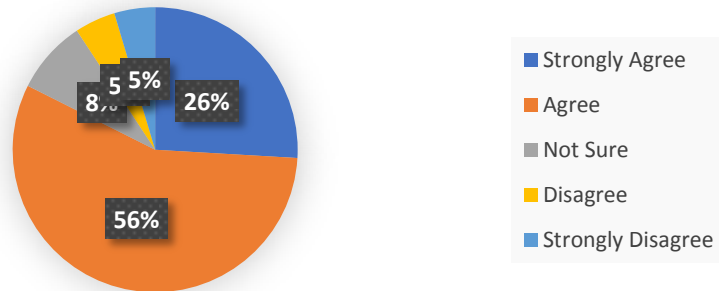

Gender

CAST CATAGORY

1.The office staff in the college is cooperative and helpful :

2. The library staff is cooperative and helpful :

3. Online educational resources are available and accessible in the library :

4. Internet facility provided in the Library is satisfactory :

5. The prescribed books/ reading materiles are available in the library :

6. Results are displayed by the college:

7. Separate common rooms for girls and boys are available :